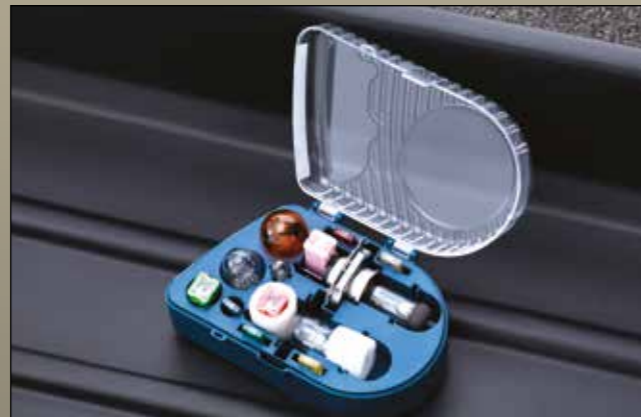

SPARE BULB AND FUSE KIT

Comprehensive selection of spare bulbs and fuses in a tough plastic case

part no:
990E0-81A01-BLB

£28.03